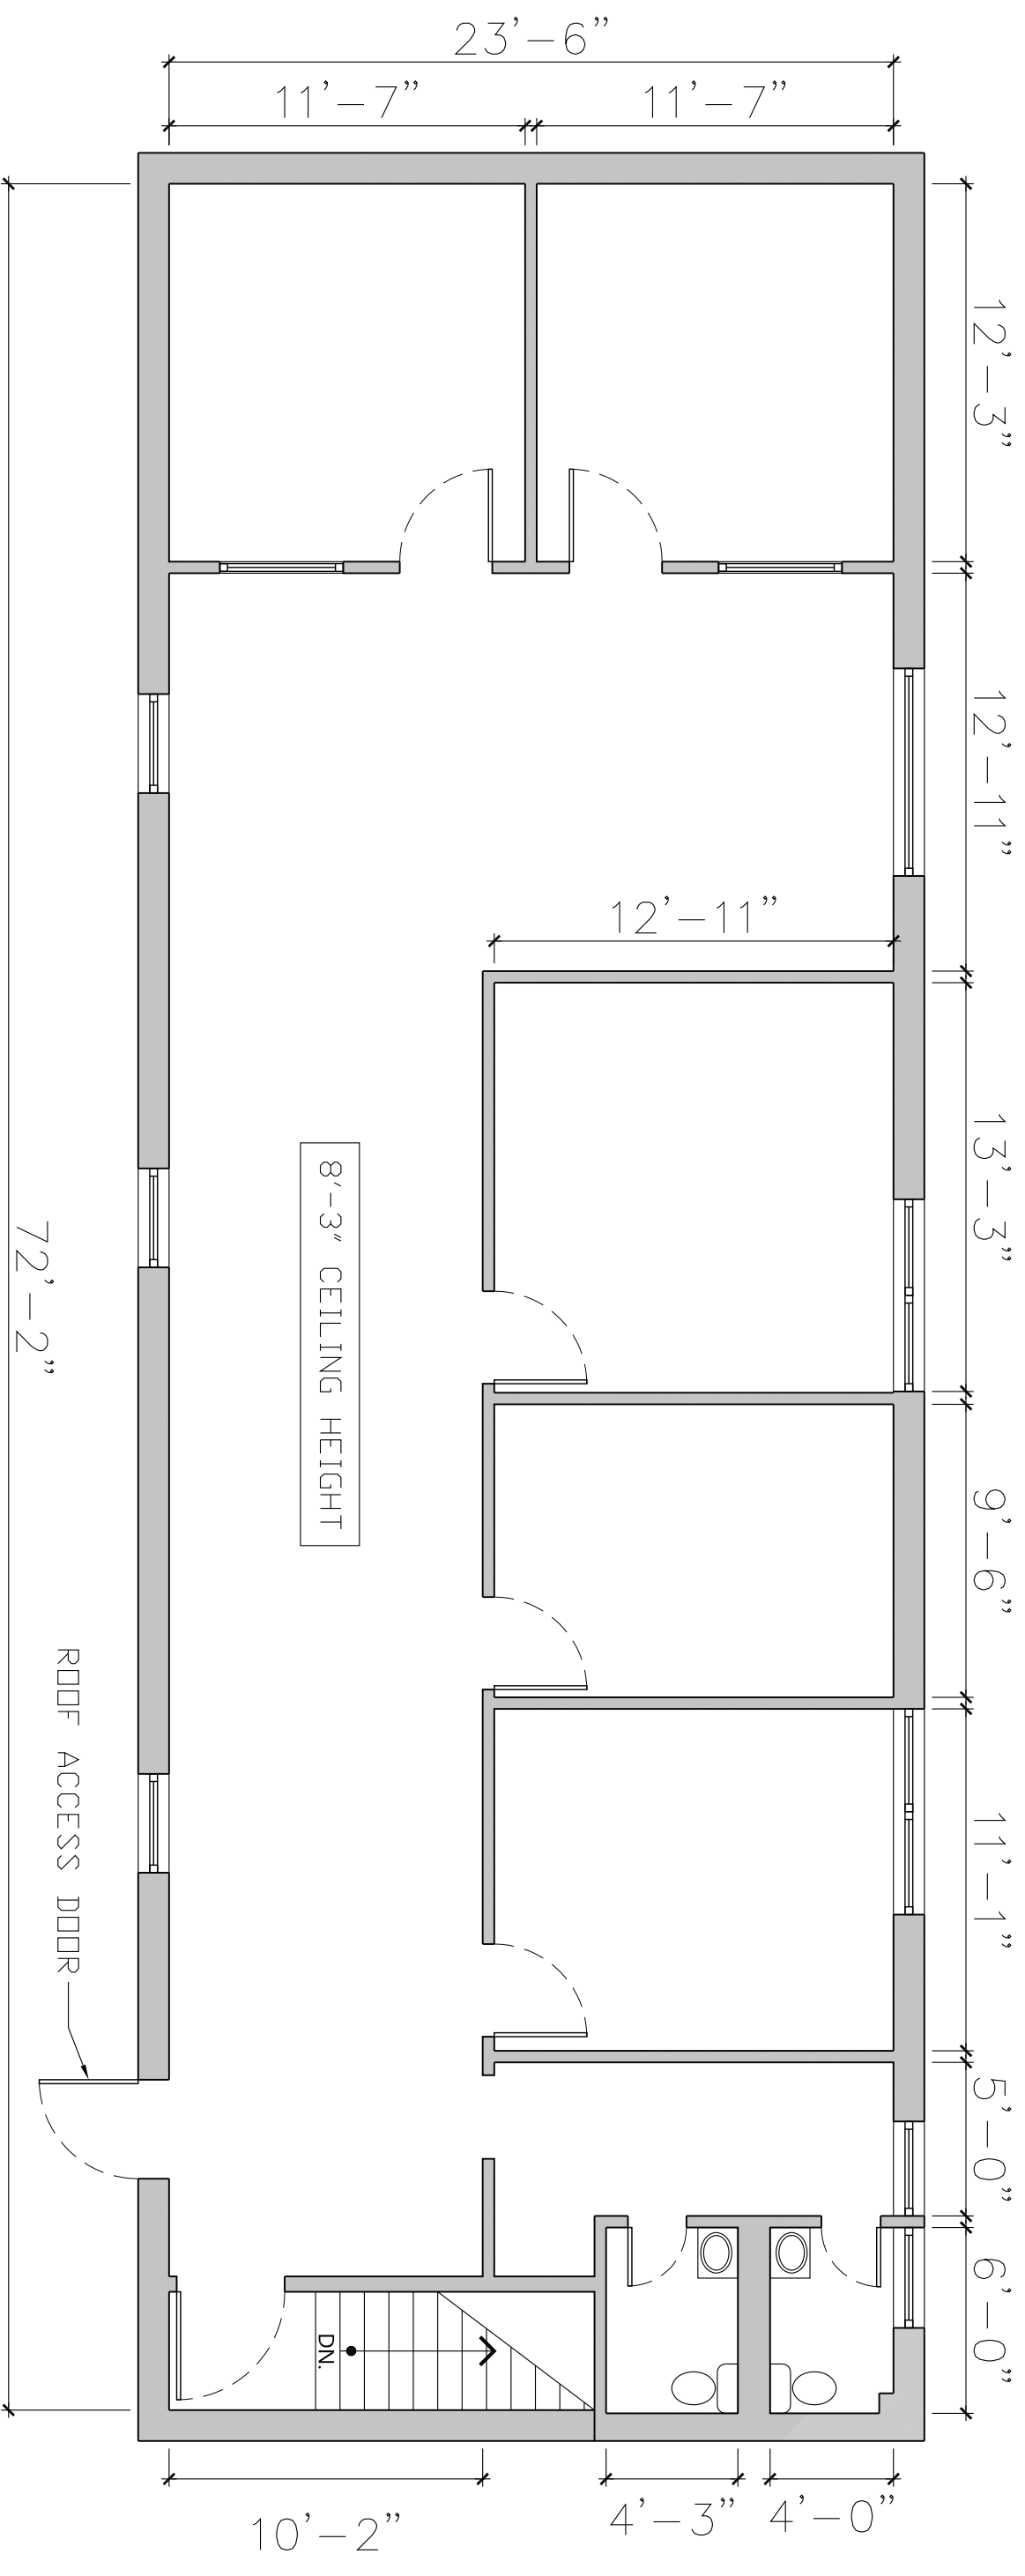

29TH STREET

FLOOR PLAN

39-15 29TH STREET
LONG ISLAND CITY, NY 11101
PLANS AS OF MARCH 2015

Werwaiss & Co., Inc.

OWNING, DEVELOPING AND MANAGING COMMERCIAL REAL ESTATE FOR FOUR GENERATIONS